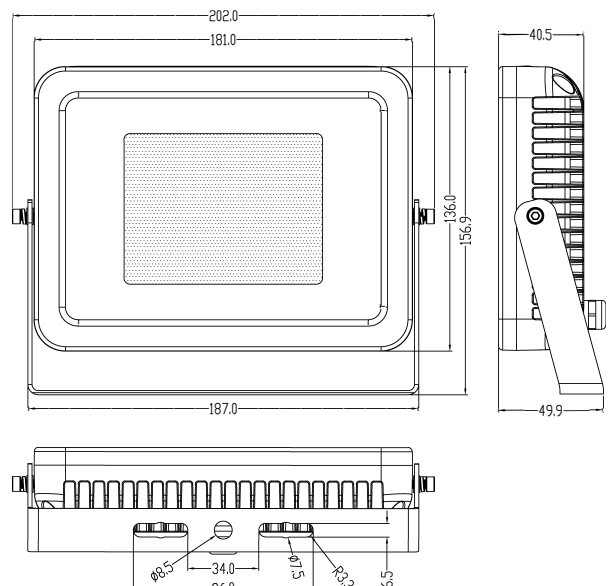

### SPECIFICATIONS

Power	30W
Input Voltage	220-240V AC 50/60Hz
Driver	Housed internally - Meanwell Driver with Surge Protection
LED Chips	Epistar™ (Made in Taiwan)
Colour Temperature	5000K (CRI - 70)
Lumens	2,700 lm
Beam Angle	90°
Life Span	50,000 hours
Fixture Material	Aluminium Alloy
Frame Colour	Grey
IP Rating	IP66
Reflector Type	Toughened Glass
Connections	Flex & plug supplied (1.4m)